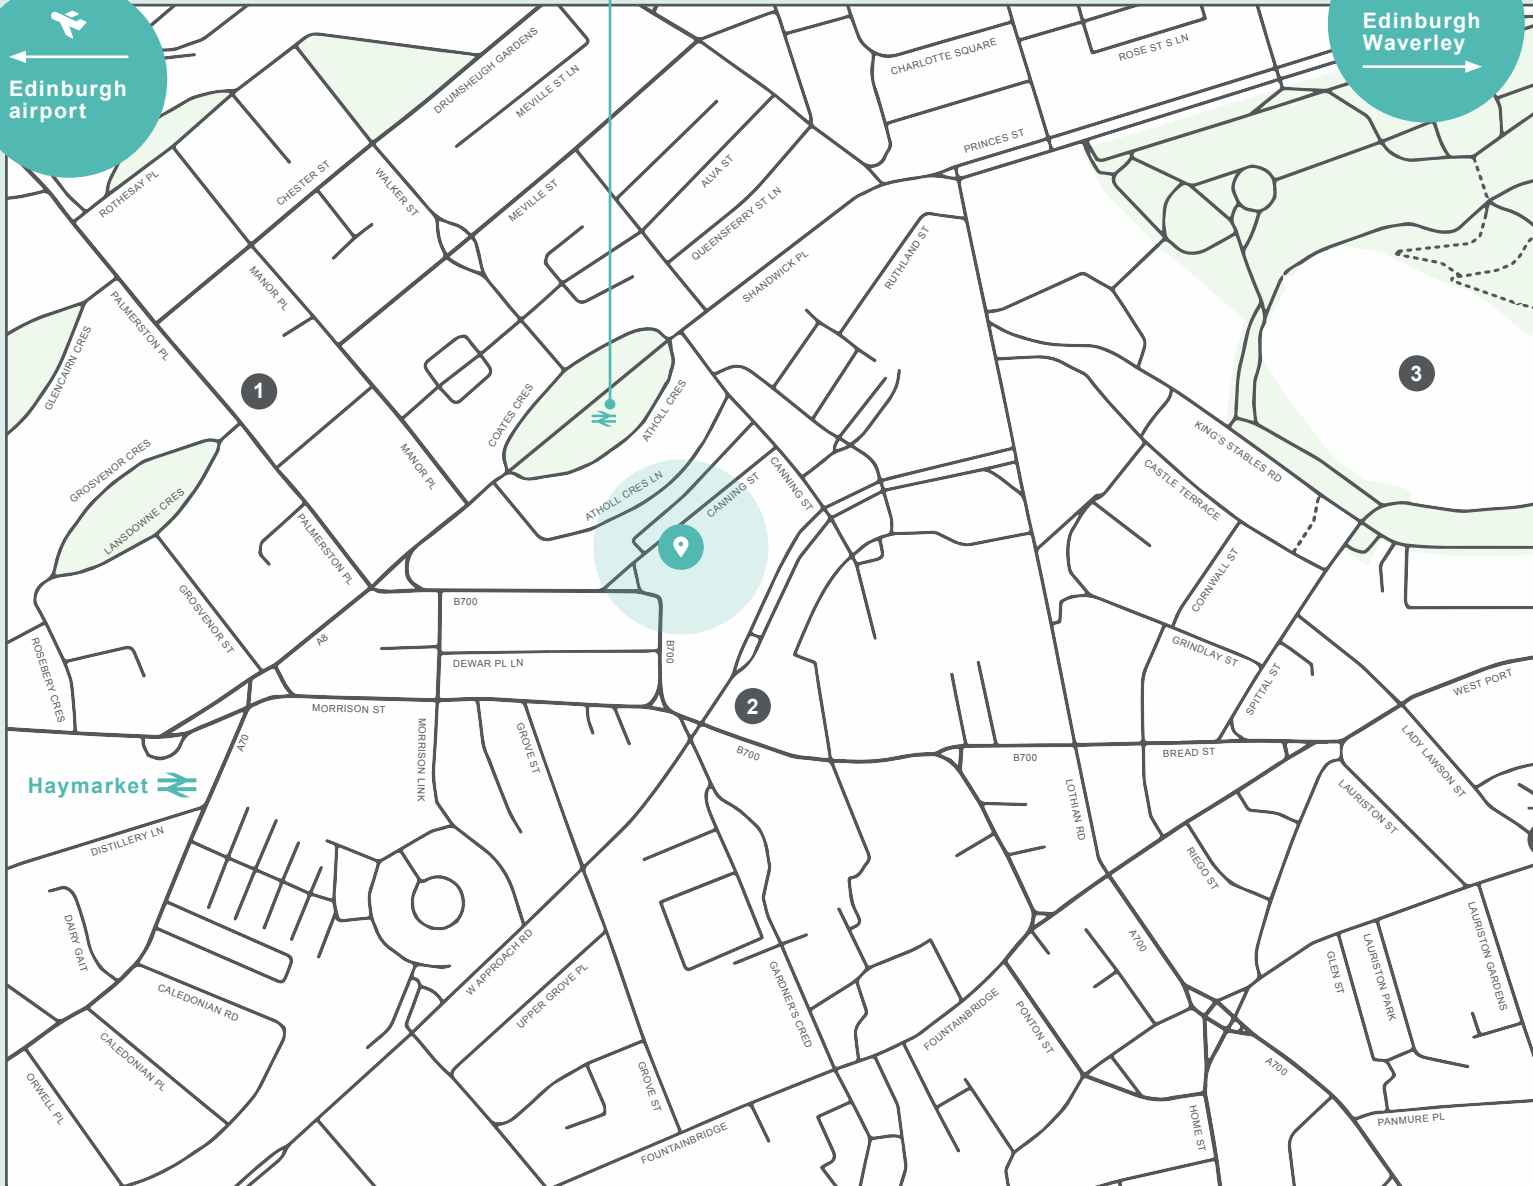

Nearest Tram stop  
West End - Princes St

### Distance from

West End - Princes St	0.2 miles
Haymarket station	0.4 miles
Edinburgh Waverley station	1.2 miles
Edinburgh airport	6.4 miles

### Landmarks

- 1 St Mary's Cathedral
- 2 Edinburgh International Conference Centre (EICC)
- 3 Edinburgh Castle
- 4 Arthur's Seat