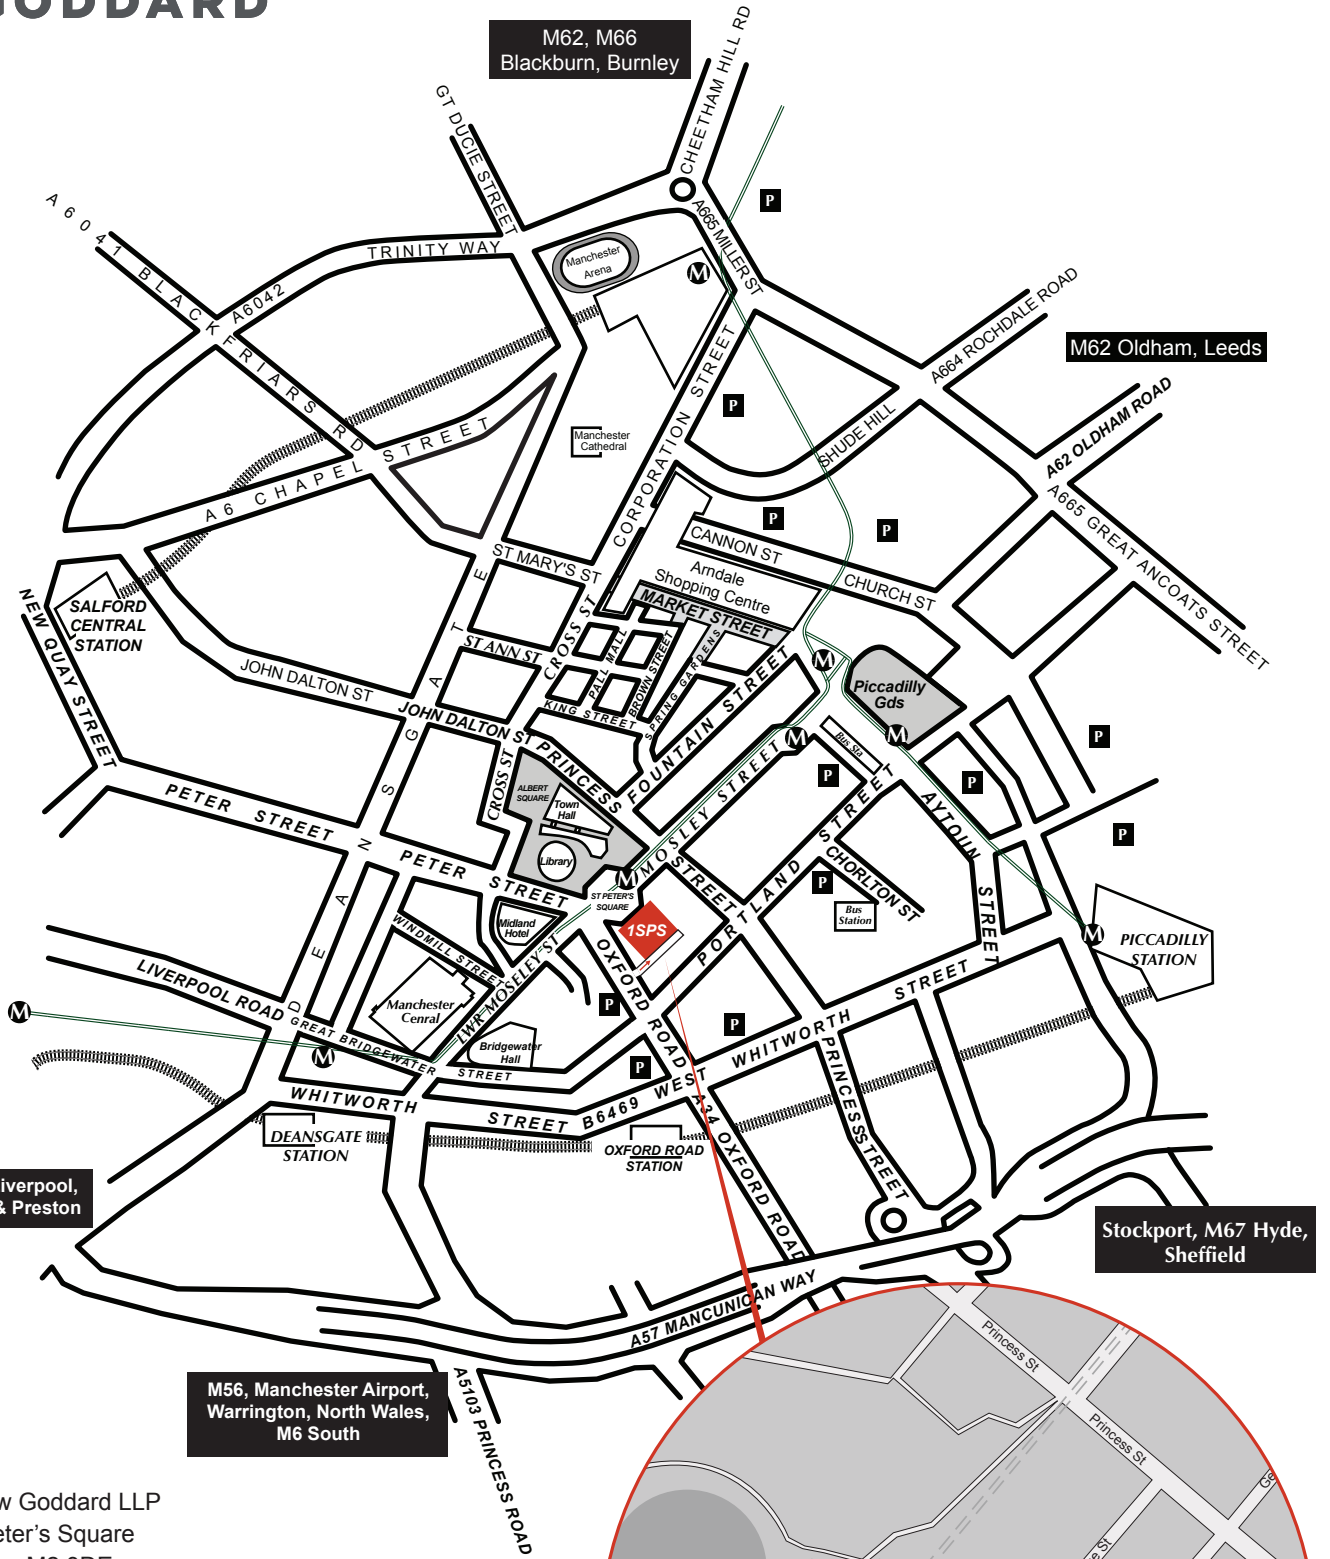

ADDLESHAW GODDARD

Addleshaw Goddard LLP
 One St Peter's Square
 Manchester M2 3DE
 DX 14301 Manchester

Tel: +44 (0)161 934 6000
 Fax: +44 (0)161 934 6060

-  Metrolink Stations
-  Car parking

*Car park entrance via Oxford St / George St.